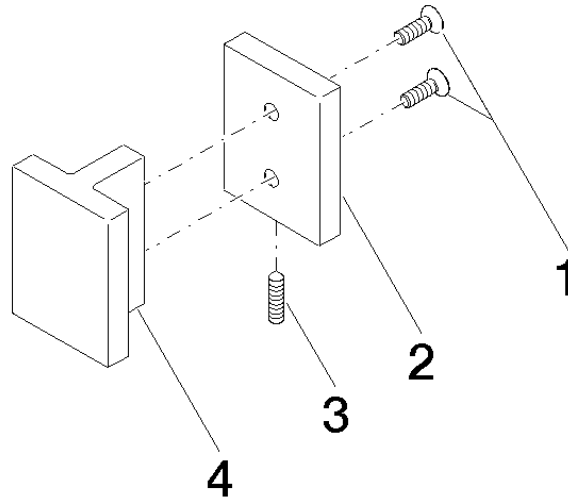

Door handle - Chrome

11 000 980

	Chrome	11 000 980-00
	Brushed Platinum	11 000 980-06
	Matte Black	11 000 980-33

Required miscellaneous

Attachment set for towel bar/tumbler mounting on one side 12 350 970 90

-
- for installation on glass tiles

Required miscellaneous

Attachment set for towel bar/tumbler mounting on two sides - 12 351 970 90

Door handle - Chrome

11 000 980

mm [inches]

Door handle - Chrome

11 000 980

Spare parts list

No.	Item Number	Name	Quantity used	Delivery time
1	09 30 30 170 90	screw	2	2
2	08 17 98 557-00	cover	1	10
3	04 31 11 113 00 90	pin	1	2
4	08 17 98 558-00	handle	1	10