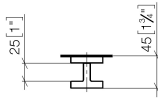

-
- for installation on glass tiles

Required miscellaneous

Attachment set for towel bar/tumbler mounting on two sides - 12 351 970 90

Door handle - Chrome

11 000 980

mm [inches]

Door handle - Chrome

11 000 980